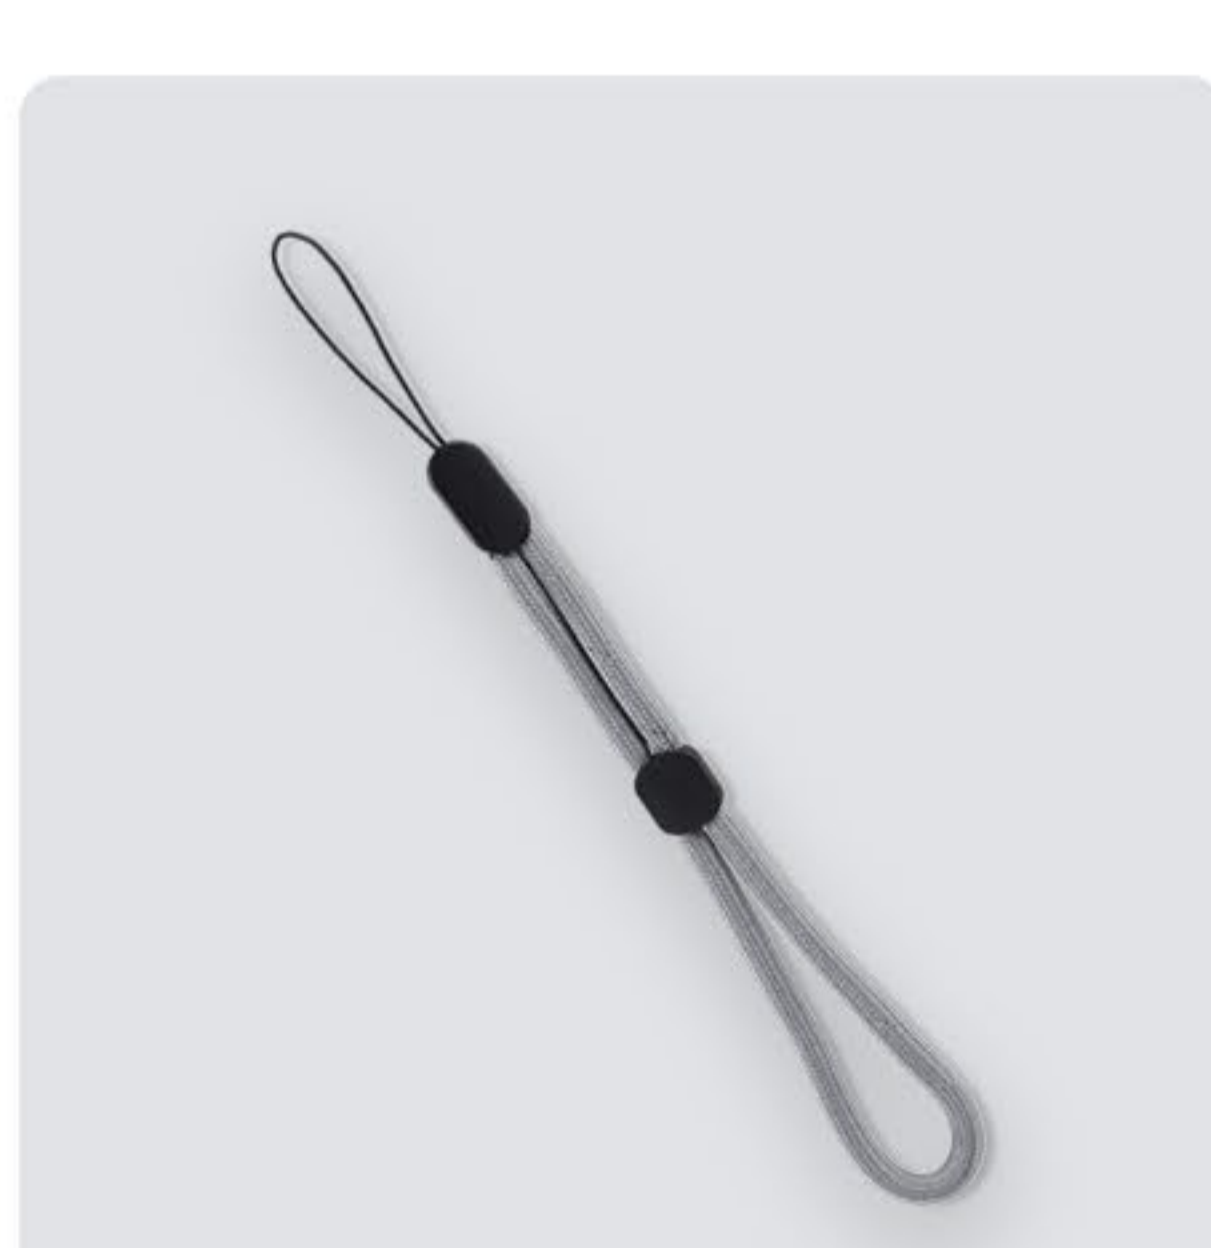

C7X

Accessories Guide

STD. Spec.

Adapter

PWR-C7X-5V2A-CN

C7X adapter(CN), I/P: 100-240V, O/P: 5V2A, use with DC-C7X-TypeC cable

PWR-C7X-5V2A-EU

C7X adapter(EU), I/P: 100-240V, O/P: 5V2A, use with DC-C7X-TypeC cable

PWR-C7X-5V2A-UK

C7X adapter(UK), I/P: 100-240V, O/P: 5V2A, use with DC-C7X-TypeC cable

PWR-C7X-5V2A-US

C7X adapter(US), I/P: 100-240V, O/P: 5V2A, use with DC-C7X-TypeC cable

USB Cable

DC-C7X-TypeC

1.0 meter Type-C cable

Lanyard

SG-C7X-LYD-GY

C7X lanyard, grey

Sim Tray Ejector

SIM-TRAY-EJECTOR

SIM tray ejector

Optional

Charging Cradles & Adapters

CRD-C70-SCC

C70 charging cradle (general configuration), charge one device, use with DC-C7X-TypeC cable

CRD-C71-SCC

C71 charging cradle (general configuration), charge one device, use with DC-C7X-TypeC cable