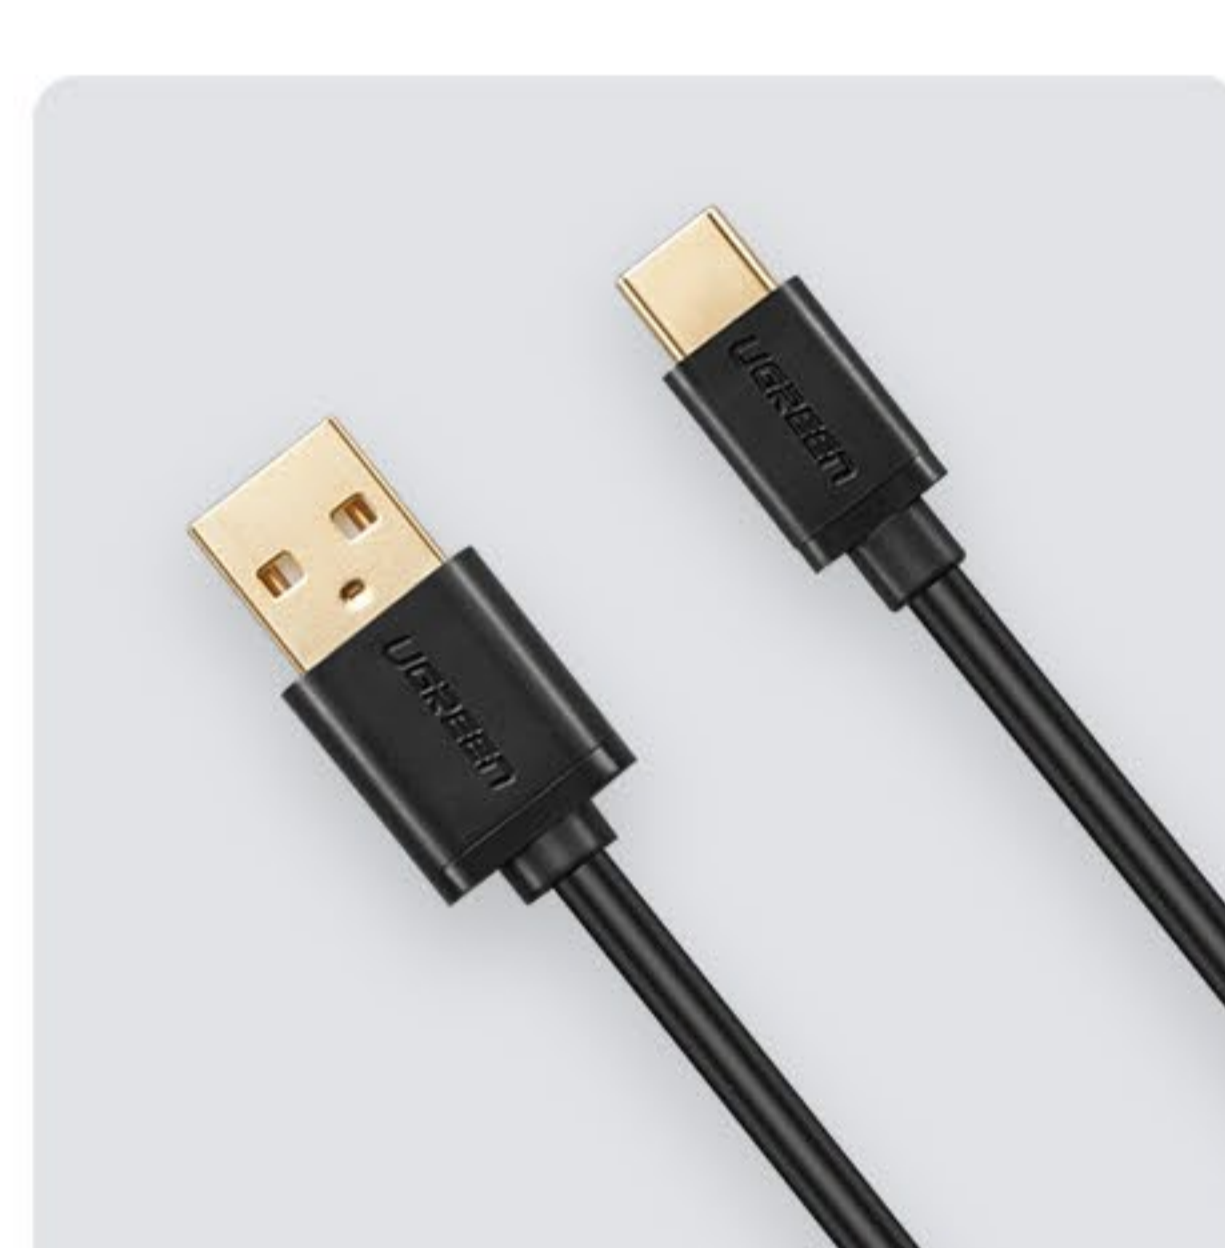

PWR-C7X-5V2A-UK

C7X adapter(UK), I/P: 100-240V, O/P: 5V2A, use with DC-C7X-TypeC cable

PWR-C7X-5V2A-US

C7X adapter(US), I/P: 100-240V, O/P: 5V2A, use with DC-C7X-TypeC cable

USB Cable

DC-C7X-TypeC

1.0 meter Type-C cable

Lanyard

SG-C7X-LYD-GY

C7X lanyard, grey

Sim Tray Ejector

SIM-TRAY-EJECTOR

SIM tray ejector

Optional

Charging Cradles & Adapters

CRD-C70-SCC

C70 charging cradle (general configuration), charge one device, use with DC-C7X-TypeC cable

CRD-C71-SCC

C71 charging cradle (general configuration), charge one device, use with DC-C7X-TypeC cable

CRD-C72-SCC

C72 charging cradle (general configuration), charge one device, use with DC-C7X-TypeC cable

CRD-C70-MCC

C70 charging cradle adopts magnetic connect , it supports joint charging of 4 device, use with DCPWR-C7X-12V5A-XX adapter.