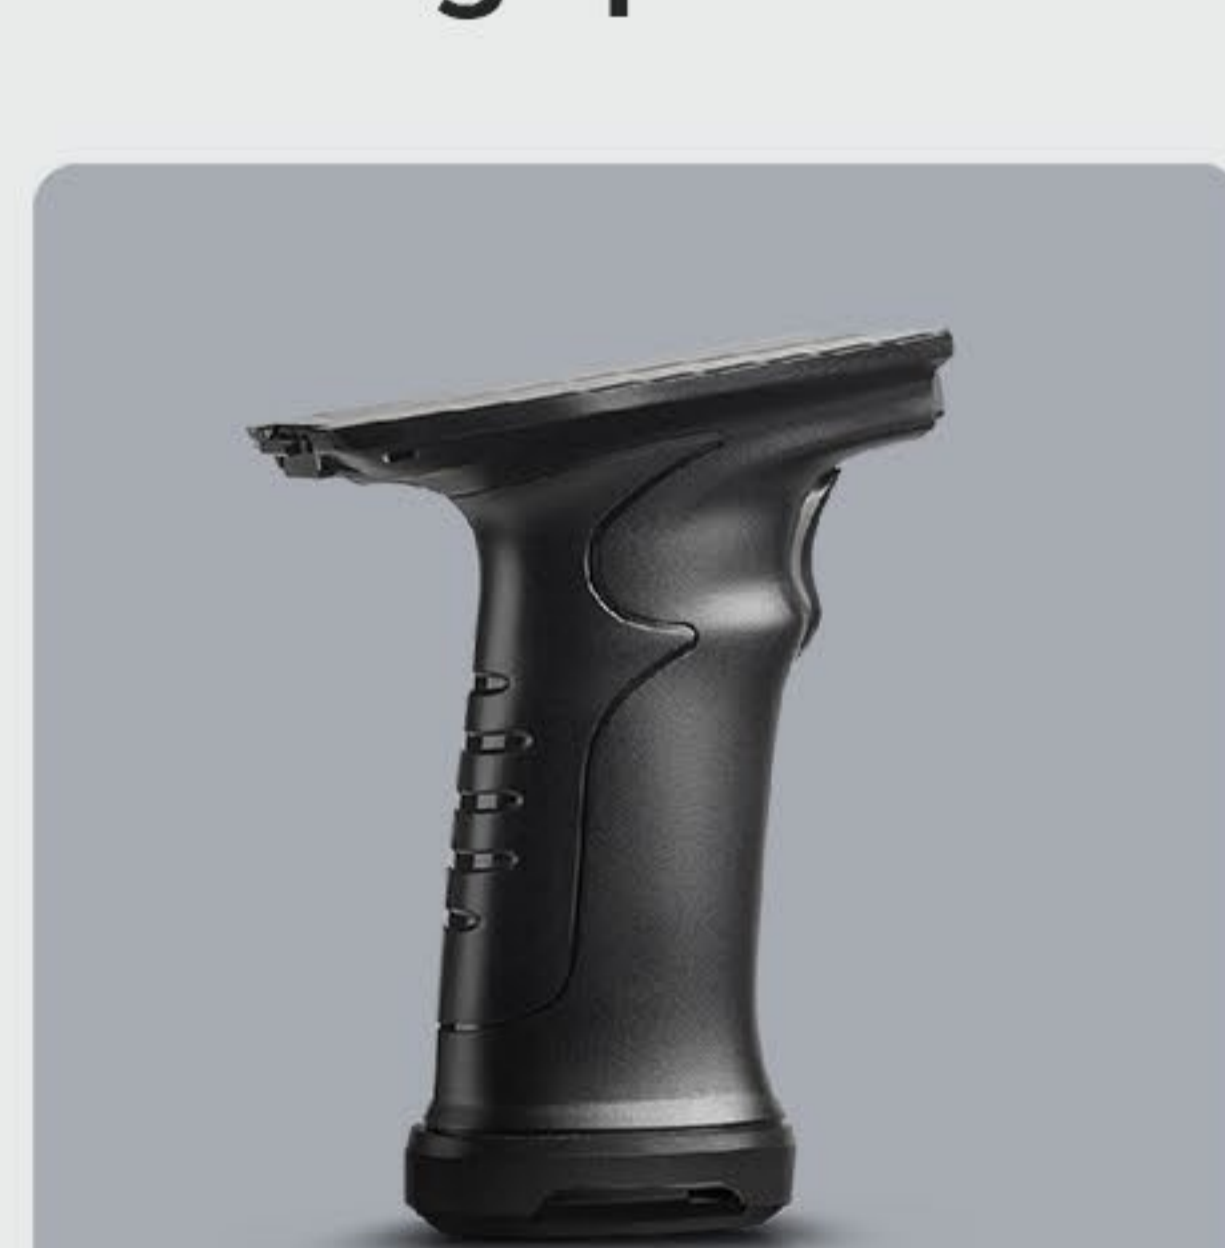

Pistol grip

TRG-C72-PG

C72 Pistol grip, read UHF tag and barcode scanning like pressing the trigger.