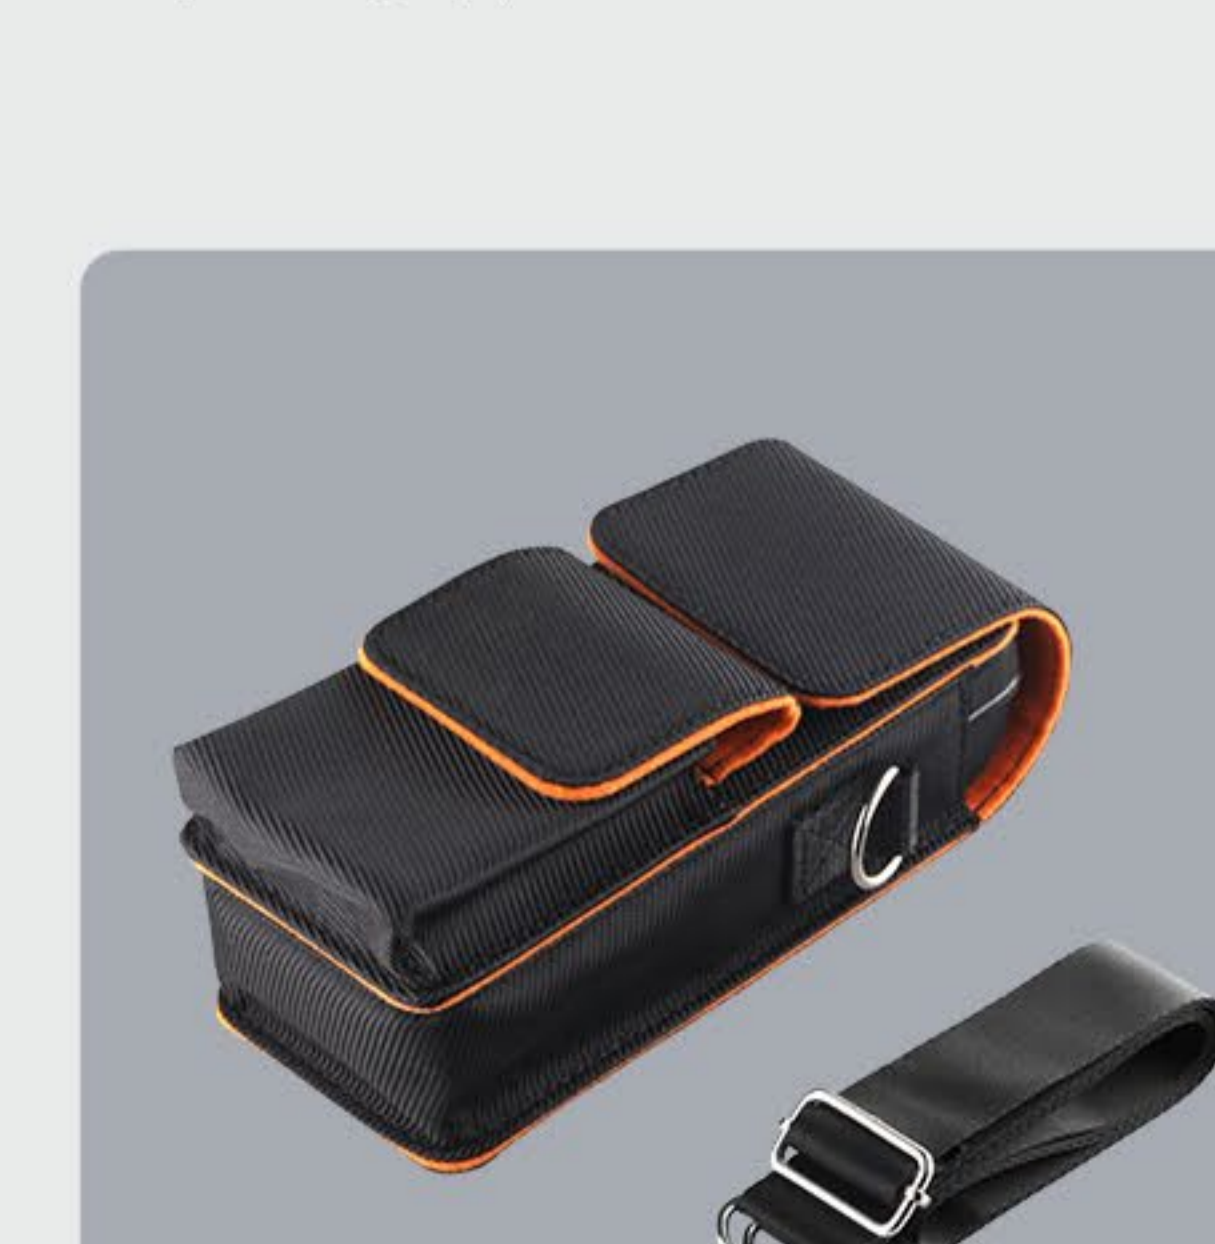

SG-C75-CPH

C75 holster with belt supply additional protection.