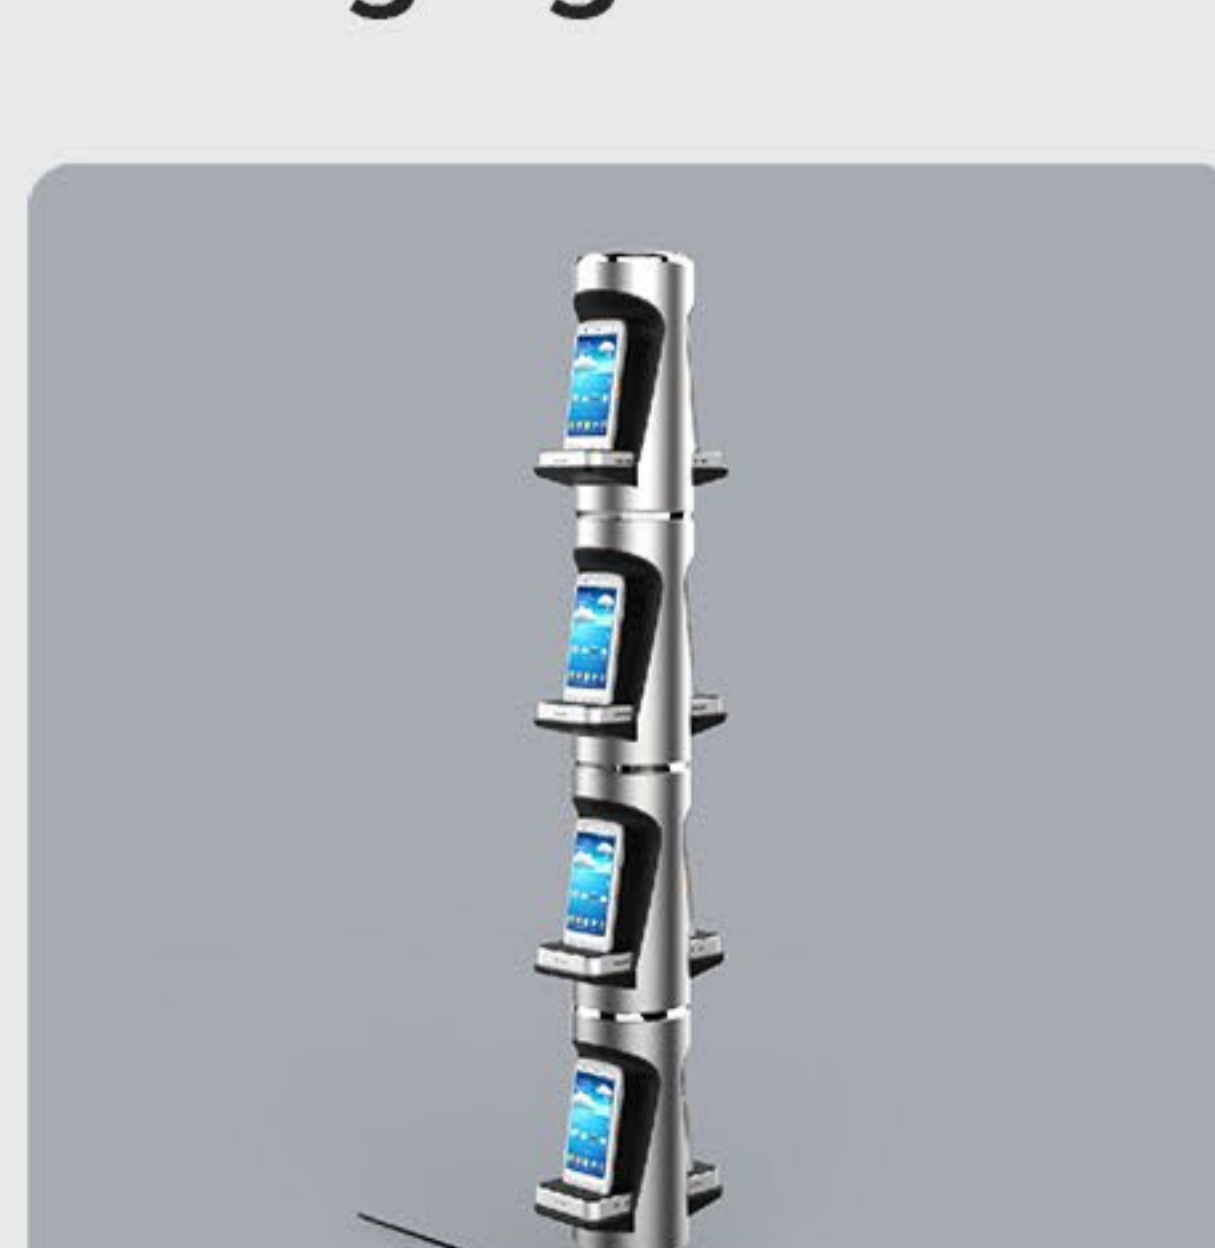

Charging Rack

RACK-CC-8

Each unit of the charging rack has various levels and can charge up to 8 devices at a time, use with charging cradle. The quadrate alloy cradle is elegant and rugged. You can have tens of devices charged on several charging racks. It saves space and time, ideal for indoor use. Applicable models: C6000, H100, C70, C71, C72 (without UHF module and pistol grip).