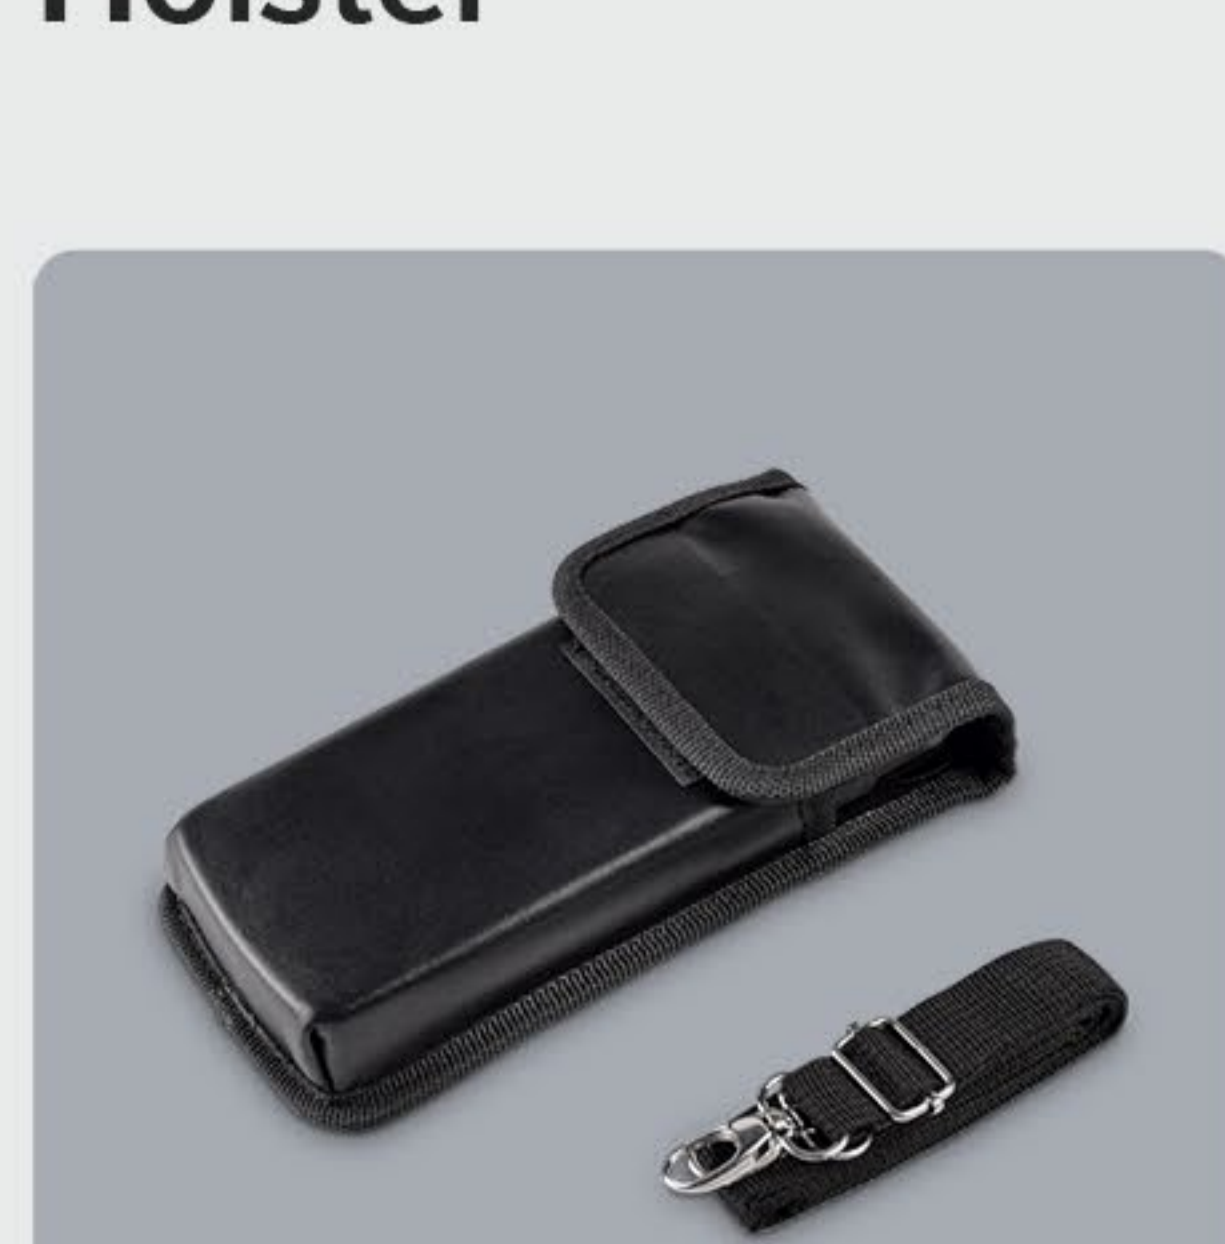

Holster

SG-C7X-CPH

C70/C71 holster with belt supply additional protection.