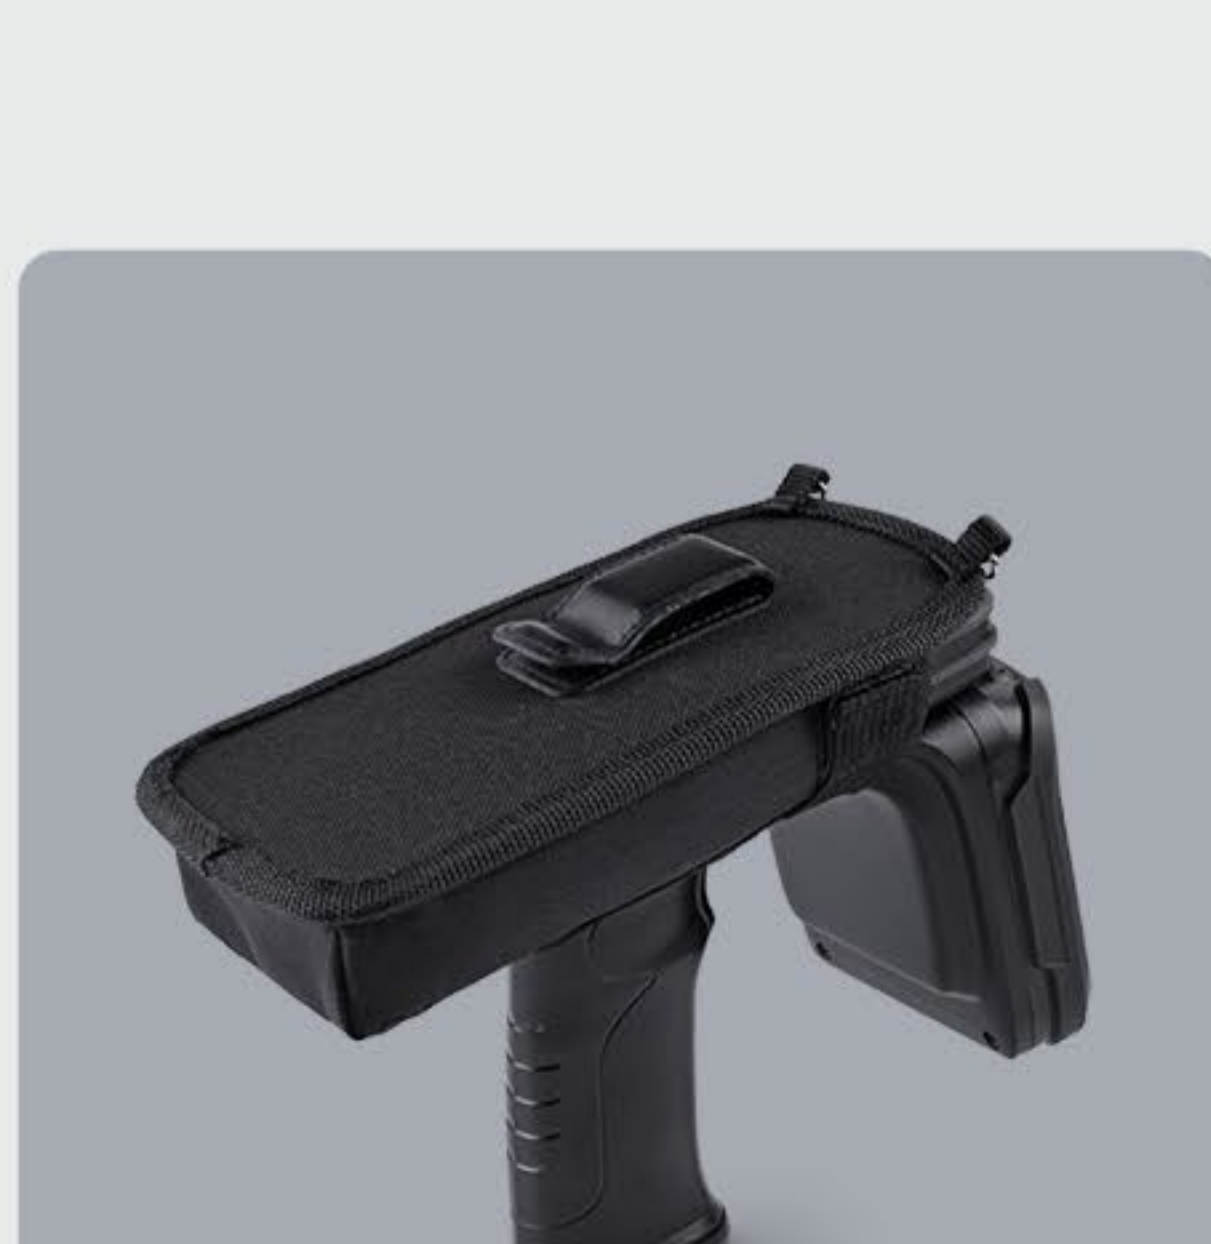

SG-C72-CPH

C72 holster with belt supply additional protection.